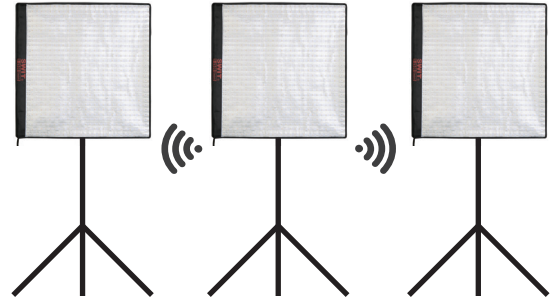

Flexible SMD-LED with Rain Proof

The SMD LEDs are mounted to a rain proof fabric that can be curved to any shapes to output 10°-360° various lighting angles, and makes the light part extremely portable. You can scroll the light fabric into your backpack, or hang the light fabric to a C-stand as a head light, or place the light fabric anywhere especially the narrow spaces.

Television Lighting Consistency Index-2012

Sector	Lightness	Chroma	Hue
R	0	0	0
R/Y	0	0	0
Y	0	0	0
Y/G	0	0	0
G	0	0	0
G/C	0	0	0
C	0	0	+
C/B	0	0	0
B	0	0	0
B/M	0	0	++
M	0	0	+
M/R	0	0	0

Separate Control Box

The control box offers V-mount plate, 4-pin XLR 11-17V DC in, and a touch screen to adjust dimmer percentage and color temperature value.

2.4G Wireless Interaction control

The lights support 2.4G wireless network connected to each other.

Select A, B, C, D wireless channels on the control box, and operate any one flexible light, the other lights in the same channel can be wirelessly controlled together.

Accessories

X-bracket

Diffusing cover

Ball Diffuser
Optional purchase

Egg Crate Diffuser
Optional purchase

Specifications

Model	S-2610	S-2620	S-2630
LED	504pcs SMD LEDs	280pcs SMD LEDs	756pcs SMD LEDs
Luminance	2400Lux @ 1m	1200Lux @ 1m	3900Lux @ 1m
Beam Angle	10°-360°	10°-360°	10°-360°
Color Temperature	3000K-5600K	3000K-5600K	3000K-5600K
CRI	Ra≥97	Ra≥97	Ra≥97
TLCI	TLCI≥97	TLCI≥97	TLCI≥97
Power	100W	50W	150W
Input Voltage	DC 11-17V	DC 11-17V	DC11-17V
Dimensions - light	600mm×460mm	455mm×315mm	600mm×600mm
Dimensions - controller	203mm×123mm×71mm	258mm×80mm×66mm	273mm×126mm×68mm
Weight	Light: 0.46Kg; Controller: 0.84Kg; AC adaptor: 0.43Kg	Light: 0.29Kg; Controller: 0.81Kg; AC adaptor: 0.29Kg	Light: 0.7Kg; Controller: 1.1Kg; AC adaptor: 0.84Kg