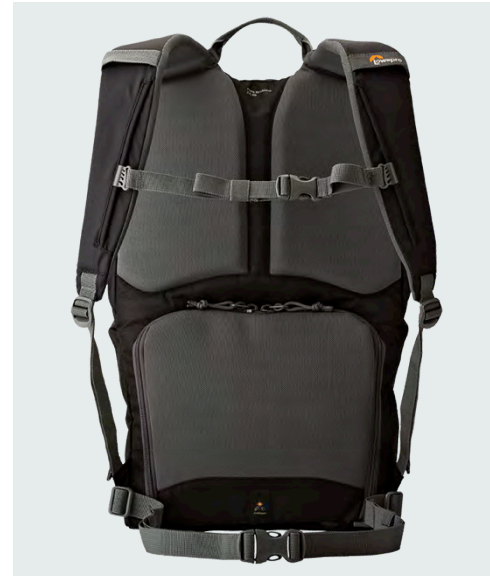

Updated features include: a new back panel design, metal zippers, and a reflector loop for added visibility and utility.

Two tall stretch-mesh pockets for water bottle or quick-grab items

Reflective loop for extra attachment, plus visibility

Keep your tablet right at hand in the dedicated CradleFit™ pocket. Thoughtful construction suspends and protects your go-to device from impact.

Comfortable, moisture-wicking padding at shoulders and lower back help make this an easy, day-long carry solution. Use adjustable sternum and waist straps to keep pack tight on body when on the move.