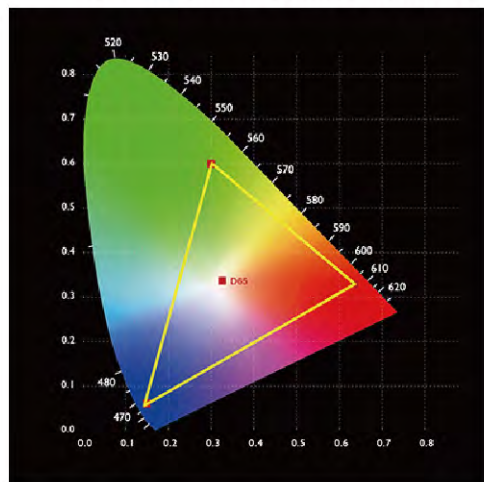

>> USE PROFESSIONAL REC.709 COLOR CALIBRATION STANDARD

>> PROFESSIONAL AND RICH AUXILIARY FUNCTIONS

3D LUT

Waveform

Vector Scope

Histogram

Anamorphic Mode

Peaking Filter

False Colors

Exposure

Zoom-in

Image Flip

Embedded Audio

Nine Grid