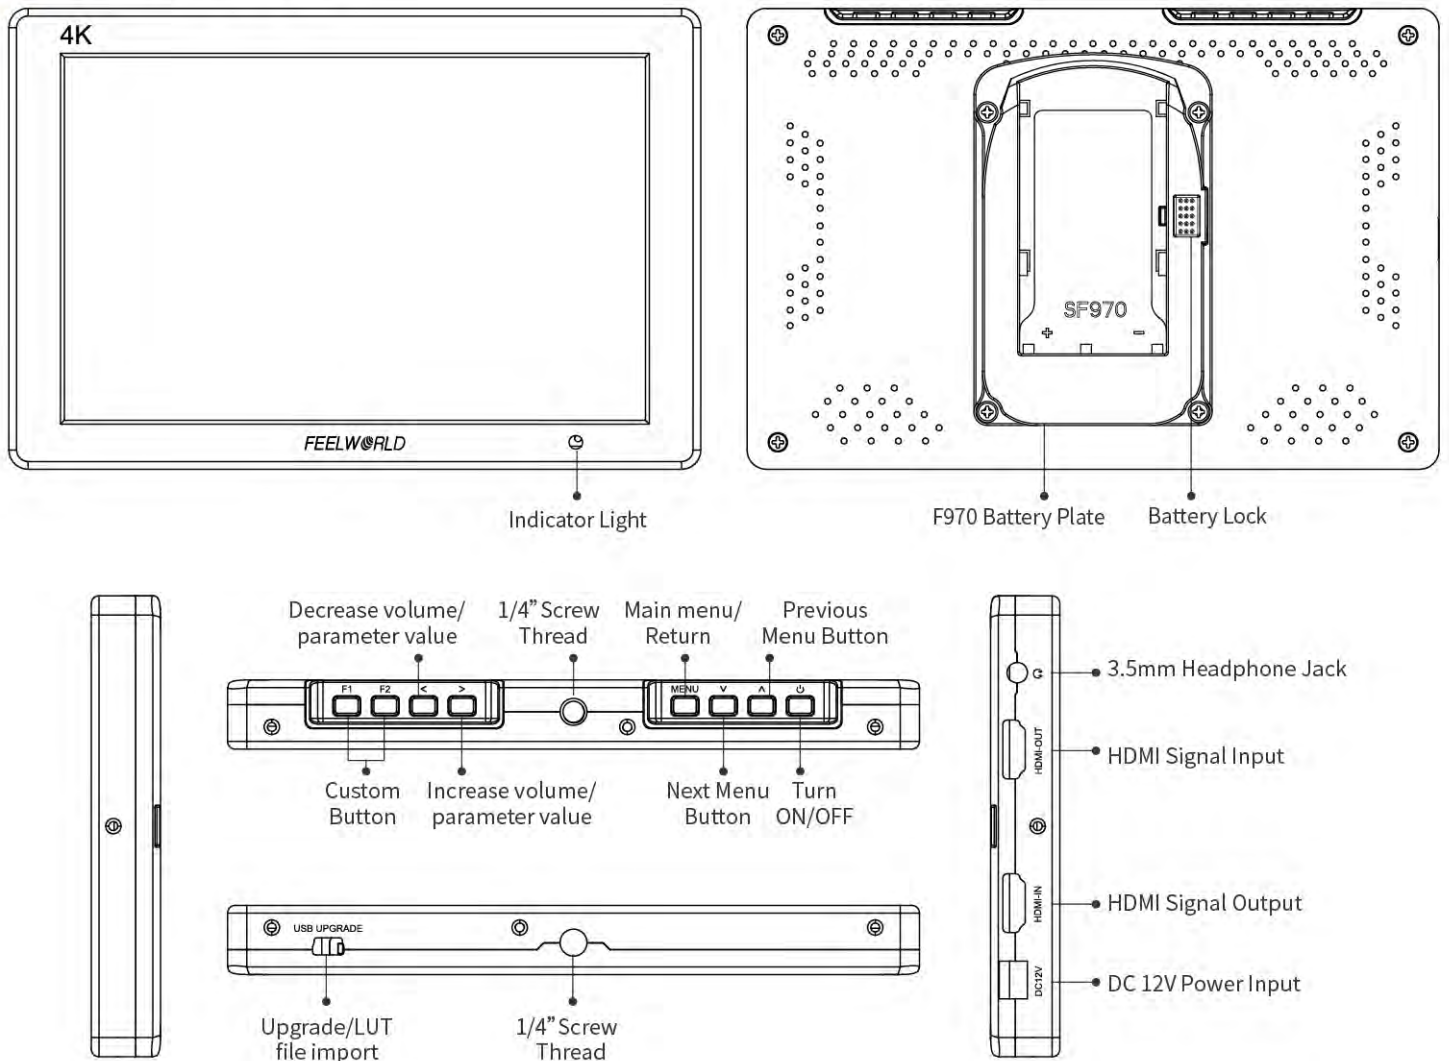

False Colors

Exposure

Zoom-in

Image Flip

Embedded Audio

Nine Grid

Flexible Power Supply Mode

>> PARAMETER

Model	T7 PLUS
Screen size	7" IPS
Display Colors	16.7M (8 bit)
Resolution	1920x1200 pixels
Dot pitch	0.07875 (H) x 0.07875 (W) (mm)
Aspect Ratio	16:10
Brightness	450cd/m ²
Contrast	1200:1
Backlight	LED
Response Time	20ms
Viewing Angle	80°/80°(L/R) 80°/80°(U/D)
Input	HDMI
Output	HDMI
Audio	3.5mm Stereo Headphone, Speaker(built-in)
HDMI Input/ Output Support Format	480i/576i/480p/576p
	1080i (60/59.94/50)
	720p (60/59.94/50/30/29/25/24/23.98)
	1080p(60/59.94/50/30/29.97/25/24/24sF/23.98/23.98sF)
	4K UHD 3840×2160p (30/29.97/25/24/23.98 Hz), 4096×2160p (24Hz)
Power Consumption	≤8W
Input Voltage	DC7 ~24V
Power Connector	DC
Battery Plate	F970 (Standard); D28S/D54, LP-E6, U60 (Optional)
Operating Temperature	-20°C ~ 55°C
Storage Temperature	-30°C ~ 65°C
Install Way	1/4"-20 Thread Socket (top, bottom)
Unit Size	180Lx120Hx18D (mm)
Unit Weight	320g/350g (With F970 Battery Plate)

>> STRUCTURE

>> PACKING LIST

			
Monitor	Mini HDMI Cable	USB Adapter Cable	Sunshade
			
Mini Hot Shoe Mount	Hex wrench	F970 Battery Plate	User manual

Zhangzhou Seetec Optoelectronics Technology Co., Ltd

E-mail: sales@feelworld.cn