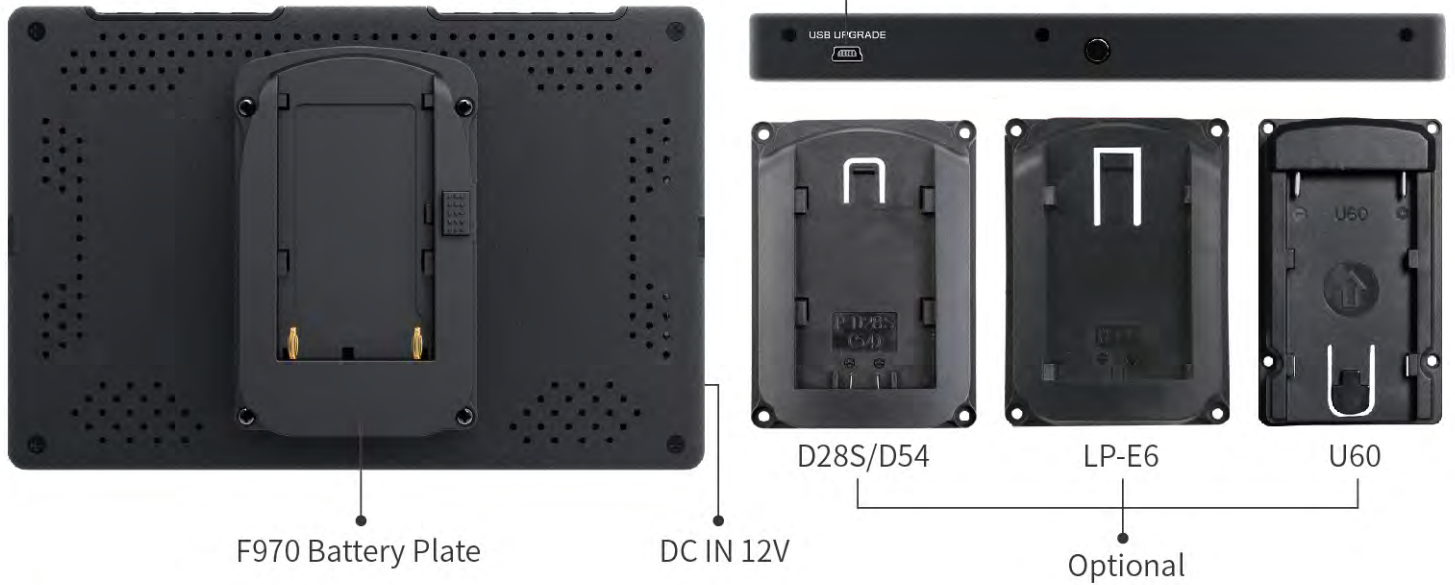

Aluminium
Housing

>> FEATURES

- 7-inch 1920x1200 full HD IPS screen
- Aluminium housing, firm and durable
- Simple and intuitive button operation
- Supports 3D LUT Log to REC.709 and custom 3D LUT upload (up to 32)
- With Waveform, Vectorscope, RGB Histogram, Focus Assist, Monochrome etc. functions, can help you accurately exposure and focus every shot.
- 4K HDMI@30Hz input and output, provides clearer image
- Stereo Earphone output

False Colors

Exposure

Zoom-in

Image Flip

Embedded Audio

Nine Grid

Flexible Power Supply Mode

>> PARAMETER

Model	T7 PLUS
Screen size	7" IPS
Display Colors	16.7M (8 bit)
Resolution	1920x1200 pixels
Dot pitch	0.07875 (H) x 0.07875 (W) (mm)
Aspect Ratio	16:10
Brightness	450cd/m ²
Contrast	1200:1
Backlight	LED
Response Time	20ms
Viewing Angle	80°/80°(L/R) 80°/80°(U/D)
Input	HDMI
Output	HDMI
Audio	3.5mm Stereo Headphone, Speaker(built-in)
HDMI Input/ Output Support Format	480i/576i/480p/576p
	1080i (60/59.94/50)
	720p (60/59.94/50/30/29/25/24/23.98)
	1080p(60/59.94/50/30/29.97/25/24/24sF/23.98/23.98sF)
	4K UHD 3840×2160p (30/29.97/25/24/23.98 Hz), 4096×2160p (24Hz)
Power Consumption	≤8W
Input Voltage	DC7 ~24V
Power Connector	DC
Battery Plate	F970 (Standard); D28S/D54, LP-E6, U60 (Optional)
Operating Temperature	-20°C ~ 55°C
Storage Temperature	-30°C ~ 65°C
Install Way	1/4"-20 Thread Socket (top, bottom)
Unit Size	180Lx120Hx18D (mm)
Unit Weight	320g/350g (With F970 Battery Plate)