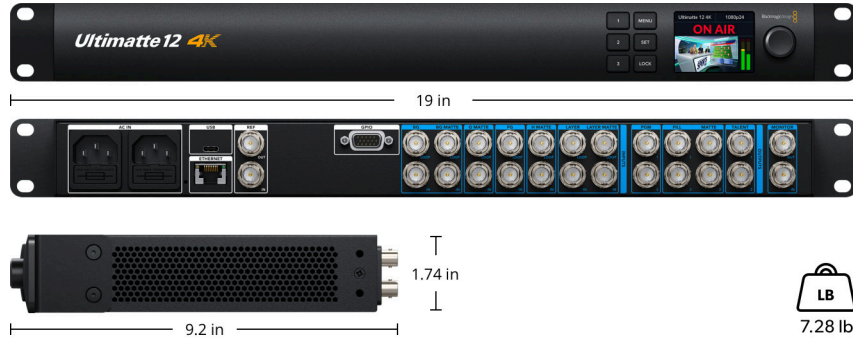

Physical Specifications

Environmental Specifications

Operating Temperature

0° to 40°C (32° to 104°F)

Storage Temperature

-20° to 60°C (-4° to 140°F)

Relative Humidity

0% to 90% non-condensing.

What's Included

Ultimatte 12 4K

Welcome wallet with QR code for software download

Warranty

12 Month Limited Manufacturer's Warranty.

All items on this website are copyright Blackmagic Design Pty. Ltd. 2022, all rights reserved. All trademarks are property of their respective owners. MSRP includes duties, but excludes sales tax and shipping costs. This website uses remarketing services to advertise on third party websites to previous visitors to our site. You can opt out at any time by changing cookie settings. [Privacy Policy](#)

Blackmagic Design Authorized Reseller