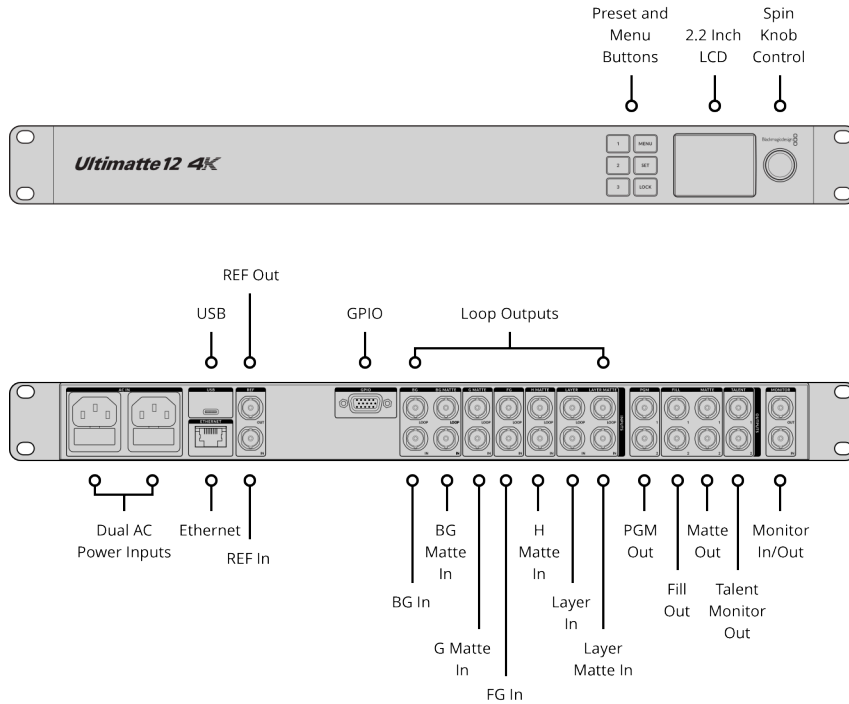

Ultimatte 12 4K

Ultimatte 12 4K is an advanced real time compositing processor designed for keying live action video with next generation broadcast graphics, virtual sets and more. Ultimatte 12 4K features new algorithms and color science, incredible edge handling and color separation, amazing color fidelity, and better spill suppression than ever before. The high performance 12G-SDI design gives you the power to work in Ultra HD and HD with sub pixel processing for an amazing image.

\$2,495

Connections

SDI Video Inputs
8

SDI Rates
270Mb, 1.5G, 3G, 6G, 12G.

GPIO
DE15

SDI Video Outputs
9

Video Input Re-Sync
On all inputs.

Ethernet
Up to 10Gb/s for device control and loading stills into Media Pool.

SDI Video Loop Outputs
7
Reclocked SD, HD, Ultra HD for corresponding inputs.

Reference Connections
1 x BNC In, 1 x BNC Out.
Tri-Sync or Black Burst.

Computer Interface
1 x USB-C 3.0 for device configuration and software updates.