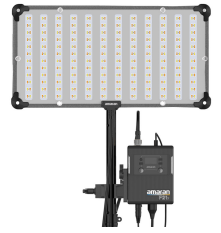

*In Select Regions

What's In the Box

Name	Quantity
amaran F21x Bi-Color 2x1 LED Flex Mat	1
amaran F21x Control Box	1
amaran F21x Head Cable Extension (3m)	1
amaran F21 Support Bracket	1
amaran Flex Light Right Angle Baby Pin Adapter	1
amaran Flex Light Straight Baby Pin Adapter	1
Tilting Stand Mount	1
amaran F21 Soft Box Frame	1
amaran F21 Diffusion Cloth 1 (1/2 Grid Cloth)	1
amaran F21 Diffusion Cloth 2 (2.5 stop)	1
amaran F21 Light Control Grid	1
AC Power Supply	1
AC Power Cable	1
amaran F21x Carrying Case	1

Product Description

Introducing the amaran F21x, a powerful and versatile flexible LED Mat that offers outstanding light output and color rendering — suitable for a variety of users, from filmmakers to videographers, content creators, and even photographers. With 100W of output power, this ultra-lightweight (0.39kg) 2'x1' fixture is capable of outputting 3,632+ lux at 1 meter (5600K), surpassing anything else in its class. You can tune the F21x's high-output bi-color chipset from 2500K to 7,500K, and trigger up to 9 different lighting FX. Install the included foldable softbox and instantly turn this flexible mat into an ultra-thin soft light that will make any subject shine with stellar CRI and TLCI scores of 95+ and 98+. With stepless dimming from 0 to 100%, frequency selection for tuning out flicker, and the F21x's Sidus Link app control, you can be sure to always dial in your perfect lighting design.

Building the F21x is quick and convenient with the compact, folding X-Frame that stretches out the F21x into a rigid panel. This frame can be attached directly to a C-Stand grip head using the Straight Baby Pin adapter, or onto any standard light stand with the included Right Angle Baby Pin and tilting stand mount, providing an ideal option for all types of filmmakers and creators.