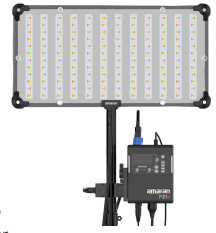

## What's In the Box

Name	Quantity
amaran F21c RGBWW 2x1 LED Flex Mat	1
amaran F21c Control Box	1
amaran F21c Head Cable Extension (3m)	1
amaran F21 Support Bracket	1
amaran Flex Light Right Angle Baby Pin Adapter	1
amaran Flex Light Straight Baby Pin Adapter	1
Tilting Stand Mount	1
amaran F21 Soft Box Frame	1
amaran F21 Diffusion Cloth 1 (1/2 Grid Cloth)	1
amaran F21 Diffusion Cloth 2 (2.5 Stop)	1
amaran F21 Light Control Grid	1
AC Power Supply	1
AC Power Cable	1
amaran Flex Light Carrying Case	1

## Product Description

Introducing the amaran F21c, a high-output, full-color flexible LED mat that offers superb performance and versatility for a variety of users — from filmmakers to videographers, content creators, and even photographers. With 100W of output power, this ultra-lightweight 2'x1' fixture is capable of outputting 3,360+ lux at 1 meter (5600K) — a top performer in its class. Install the included foldable softbox and instantly turn this flexible mat into an ultra-thin soft light that will make any subject shine with stellar CRI and TLCI scores of 95+ and 98+. And with stepless dimming from 0 to 100%, you can achieve the perfect light level every time. The F21c features RGBWW LEDs for complete color control, as well as tunable CCT from 2,500K to 7,500K, providing endless possibilities for creative lighting decisions through 360° HSI control, 46 color gel presets, or even up to 15 unique lighting effects. Additionally, with the F21c's Sidus Link app control, you can be sure to always dial in your lighting design.

Building the F21c is quick and convenient with the compact, folding X-Frame that stretches out the F21c into a rigid panel. This frame can be attached directly to a C-Stand grip head using the Straight Baby Pin adapter or onto any standard light stand with the included Right Angle Baby Pin and tilting stand mount, providing an ideal option for all types of filmmakers and creators.